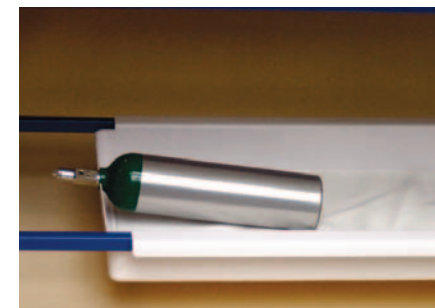

Padded Head and Foot Boards

For added support a head or foot board can be added. #36848